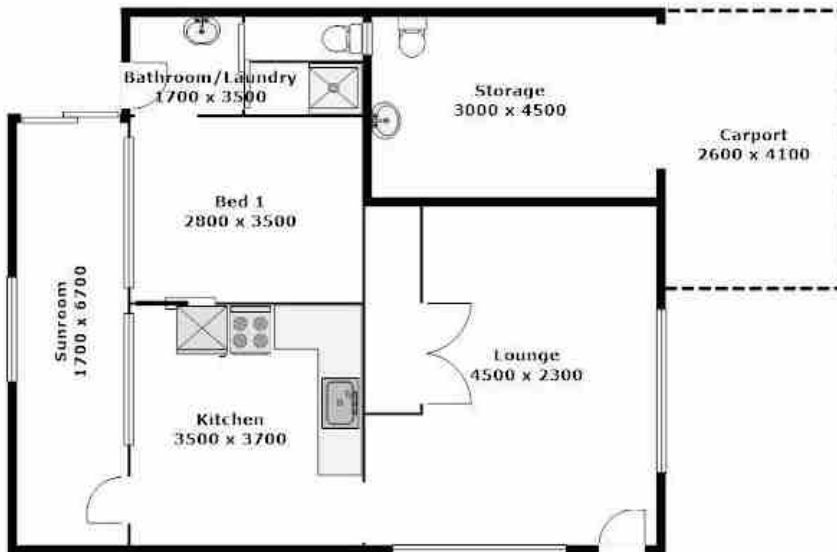

Located central to the township and only a short casual stroll from the water edge of Lake Victoria with the surf beach only a few minutes drive away!

Offering lounge with built in cupboard and central to the kitchen area which offers electric cooking. Do not be deterred by only one bedroom as there is a sun room that is currently used as a bedroom and would be perfect bunk room for the overflow of guests on the weekend boys trip! The sun room also offers access into the back yard through the sliding door.

The bathroom / laundry is located just off the main bedroom and offers shower room and separate toilet within.

Heading outside you will find the single carport with storage area connected to the back of the house that offers wash basin and second toilet. There is a second shower located outside which is perfect for when you return from the beach! The storage room could easily be converted to install a second shower, which would be ideal for the extra visitors!

1 x 1 x 1 x

Land Area 585 sqm

\$165,000

ID# 822

Open for Inspection
By Appointment

Rachelle Potts
(03) 5146 0946
0407 460 936

**PLEASE NOTE THAT ALL MEASUREMENTS ARE APPROXIMATE & NOT TO EXACT SCALE